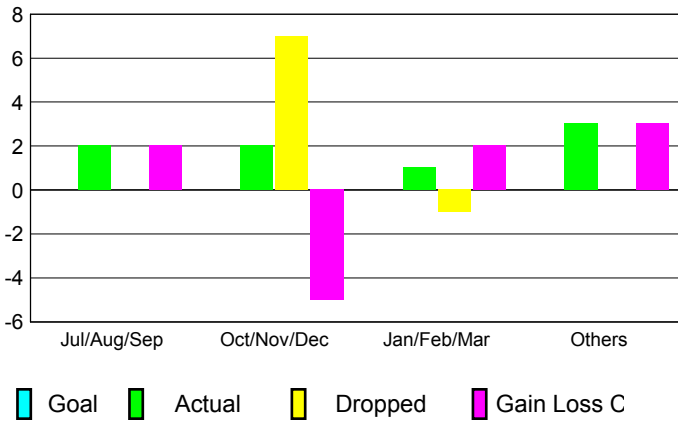

GMT: **Joel Gómez Franco**

Location: **MEXICO**

GMT CA: **3**

CLUBS

Month	New Club Goal	Actual New Clubs	Actual Dropped Clubs	Gain/Loss of Clubs
2012-2013				
Jul/Aug/Sep		2	0	2
Oct/Nov/Dec		2	7	-5
Jan/Feb/Mar		1	-1	2
Apr/May/Jun		3	0	3
Totals		8	6	2

Club Results 2012-2013
Goal, New, Dropped, Gain/Loss

MEMBERSHIP

Month	Net Memb Goal	Actual New Memb	Actual Dropped Memb	Gain/Loss of Memb
2012-2013				
Jul/Aug/Sep		130	190	-60
Oct/Nov/Dec		97	227	-130
Jan/Feb/Mar		58	77	-19
Apr/May/Jun		192	88	104
Totals		477	582	-105