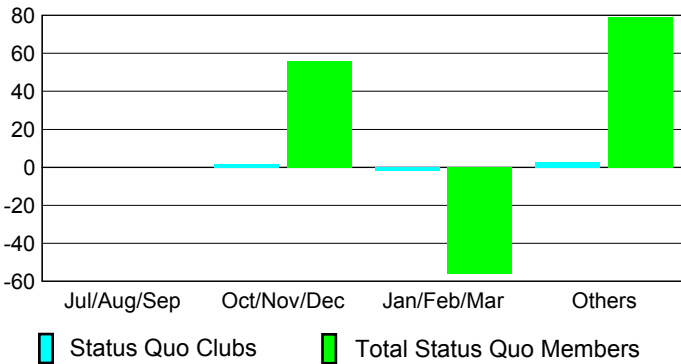

GMT: **Joel Gómez Franco**

Location: **MEXICO**

GMT CA: **3**

CLUBS

Month	New Club Goal	Actual New Clubs	Actual Dropped Clubs	Gain/Loss of Clubs
2012-2013				
Jul/Aug/Sep		2	0	2
Oct/Nov/Dec		2	7	-5
Jan/Feb/Mar		1	-1	2
Apr/May/Jun		3	0	3
Totals		8	6	2

Club Results 2012-2013
Goal, New, Dropped, Gain/Loss

MEMBERSHIP

Month	Net Memb Goal	Actual New Memb	Actual Dropped Memb	Gain/Loss of Memb
2012-2013				
Jul/Aug/Sep		130	190	-60
Oct/Nov/Dec		97	227	-130
Jan/Feb/Mar		58	77	-19
Apr/May/Jun		192	88	104
Totals		477	582	-105

Membership Results 2012-2013
Goal, New, Dropped, Gain/Loss

YTD Status Quo Clubs 2012-2013

Status Quo Clubs Compared to Status Quo Members

Gender Comparison 2012-2013

Club Gain/Loss 2012-2013

Membership Gain/Loss 2012-2013