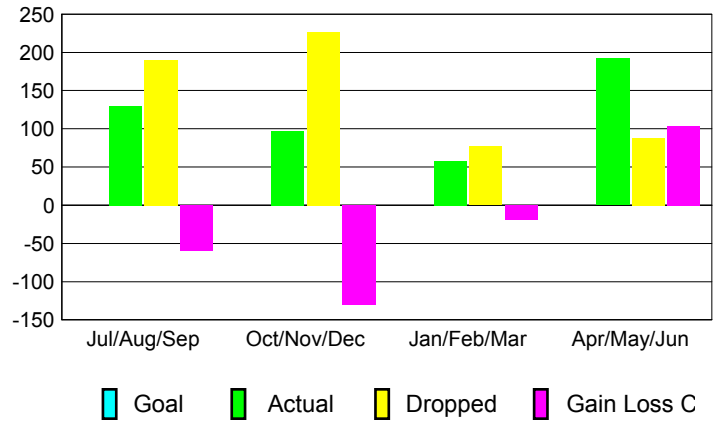

Membership Results 2012-2013
Goal, New, Dropped, Gain/Loss