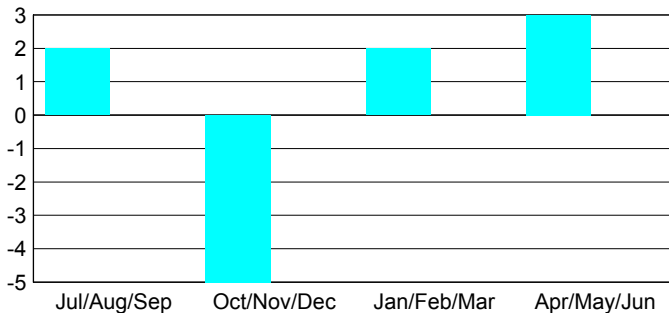

Club Results 2012-2013
Goal, New, Dropped, Gain/Loss

MEMBERSHIP

Month	Net Memb Goal	Actual New Memb	Actual Dropped Memb	Gain/Loss of Memb
2012-2013				
Jul/Aug/Sep		130	190	-60
Oct/Nov/Dec		97	227	-130
Jan/Feb/Mar		58	77	-19
Apr/May/Jun		192	88	104
Totals		477	582	-105

Membership Results 2012-2013
Goal, New, Dropped, Gain/Loss

YTD Status Quo Clubs 2012-2013

Status Quo Clubs Compared to Status Quo Members

Gender Comparison 2012-2013

Club Gain/Loss 2012-2013

Membership Gain/Loss 2012-2013